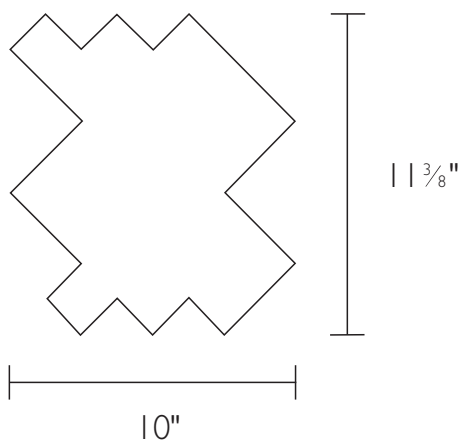

VIMINI

Line: Natural

Pieces / box: 12

Box covering: 6,2429 sq ft

Pieces covering: 0,5231 sq ft

Thickness: approximately $1\frac{5}{16}$ "

Application: Indoor Environments

Material: solid wood

Self adhesive product

DIMENSION

COLORS

NATURAL

CASTANHO